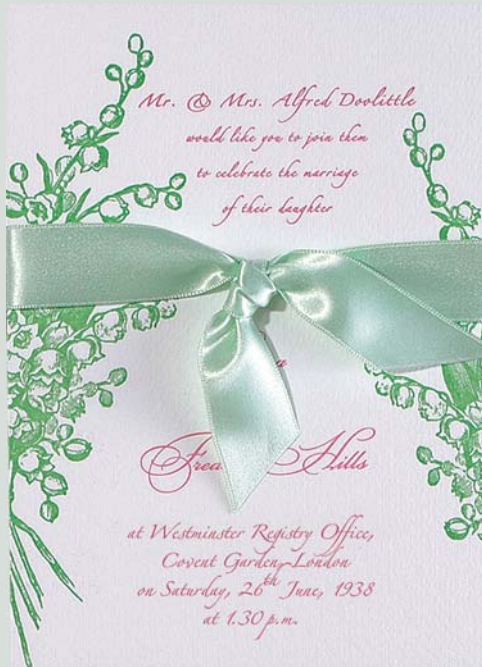

Menu  
01.11.113C

size:  
195x140 mm

Place Card  
01.11.113E

size: 63x100 mm

Replace Card  
Thank You Card  
01.11.113D

size: 105x160 mm

Day Invitation 01.11.113A

This beautiful day invitation is produced from a 400 gsm textured ivory board. It is decorated with a luxurious pale green satin ribbon, which is tied loosely around the invitation. The wording is printed in Pink ink using the Letterpress technique. Please note that the ink colour as well as the ribbon and motif can be altered. Letterpress printing in one of 11 standard colours and envelopes are included in the price.