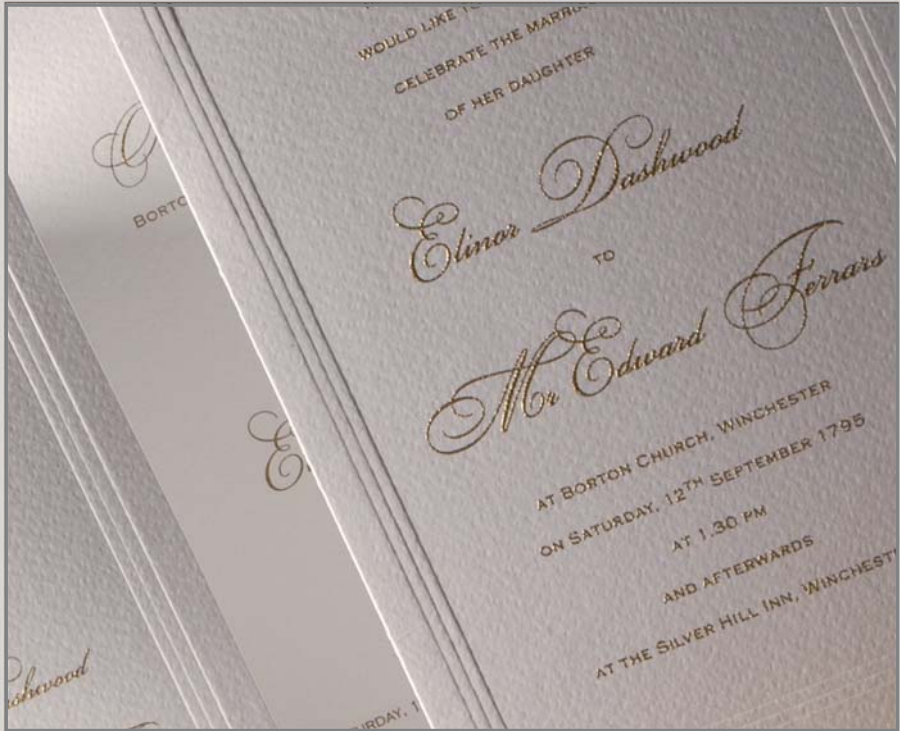

# PRINCETON

Table plans & guest books are available upon request.

Day Invitation  
01.11.112A

size:  
195x140 mm

Evening Invitation  
01.11.112B

size:  
168x115 mm

Order of Service  
01.11.112C

size:  
195x140 mm