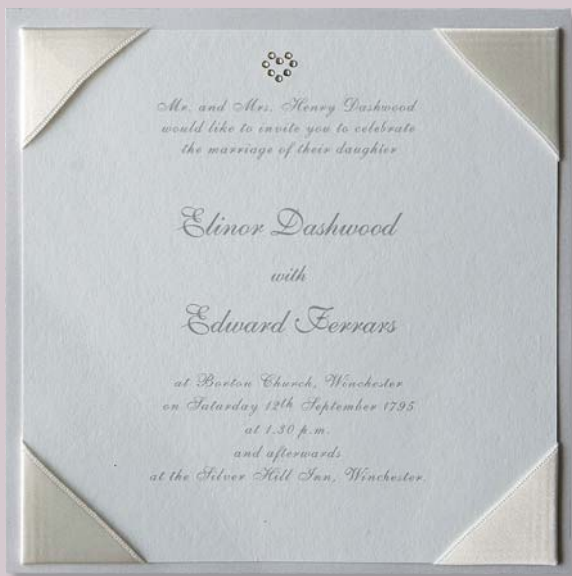

# HASTINGS

Table plans & guest books are available upon request.

Day Invitation  
01.11.148A

size:  
160x160 mm

Day Invitation 01.11.148A

Evening Invitation  
01.11.148B

size:  
130x130 mm

Order of Service  
01.11.148C