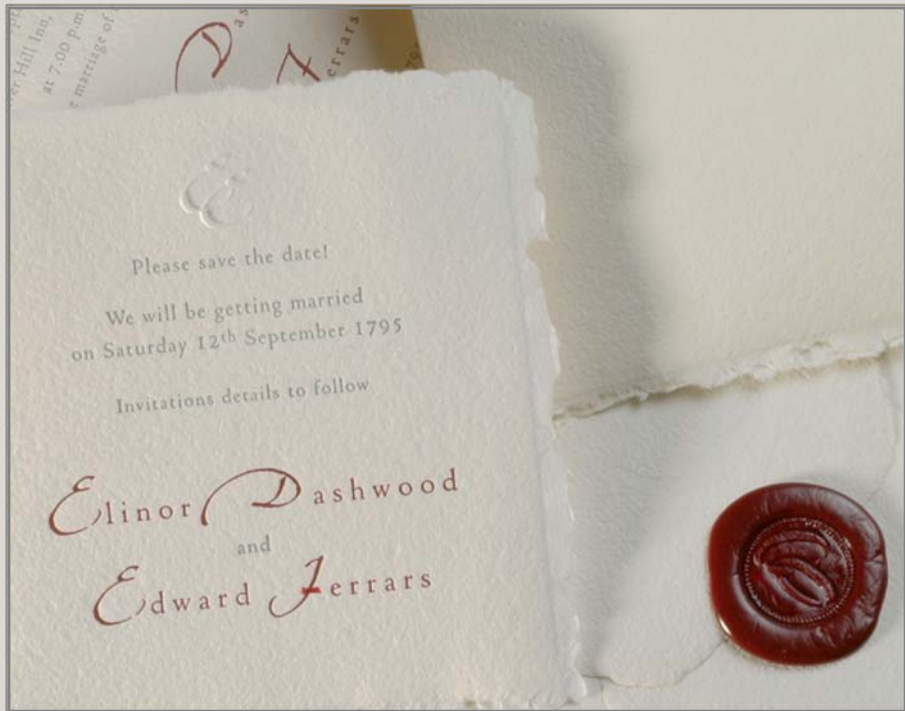

# WESTMINSTER

Table plans & guest books are available upon request.

Day Invitation  
01.11.115A

size:  
160x160 mm

Evening Invitation  
01.11.115B

size:  
160x160 mm

Order of Service  
01.11.115C

size:  
160x160 mm